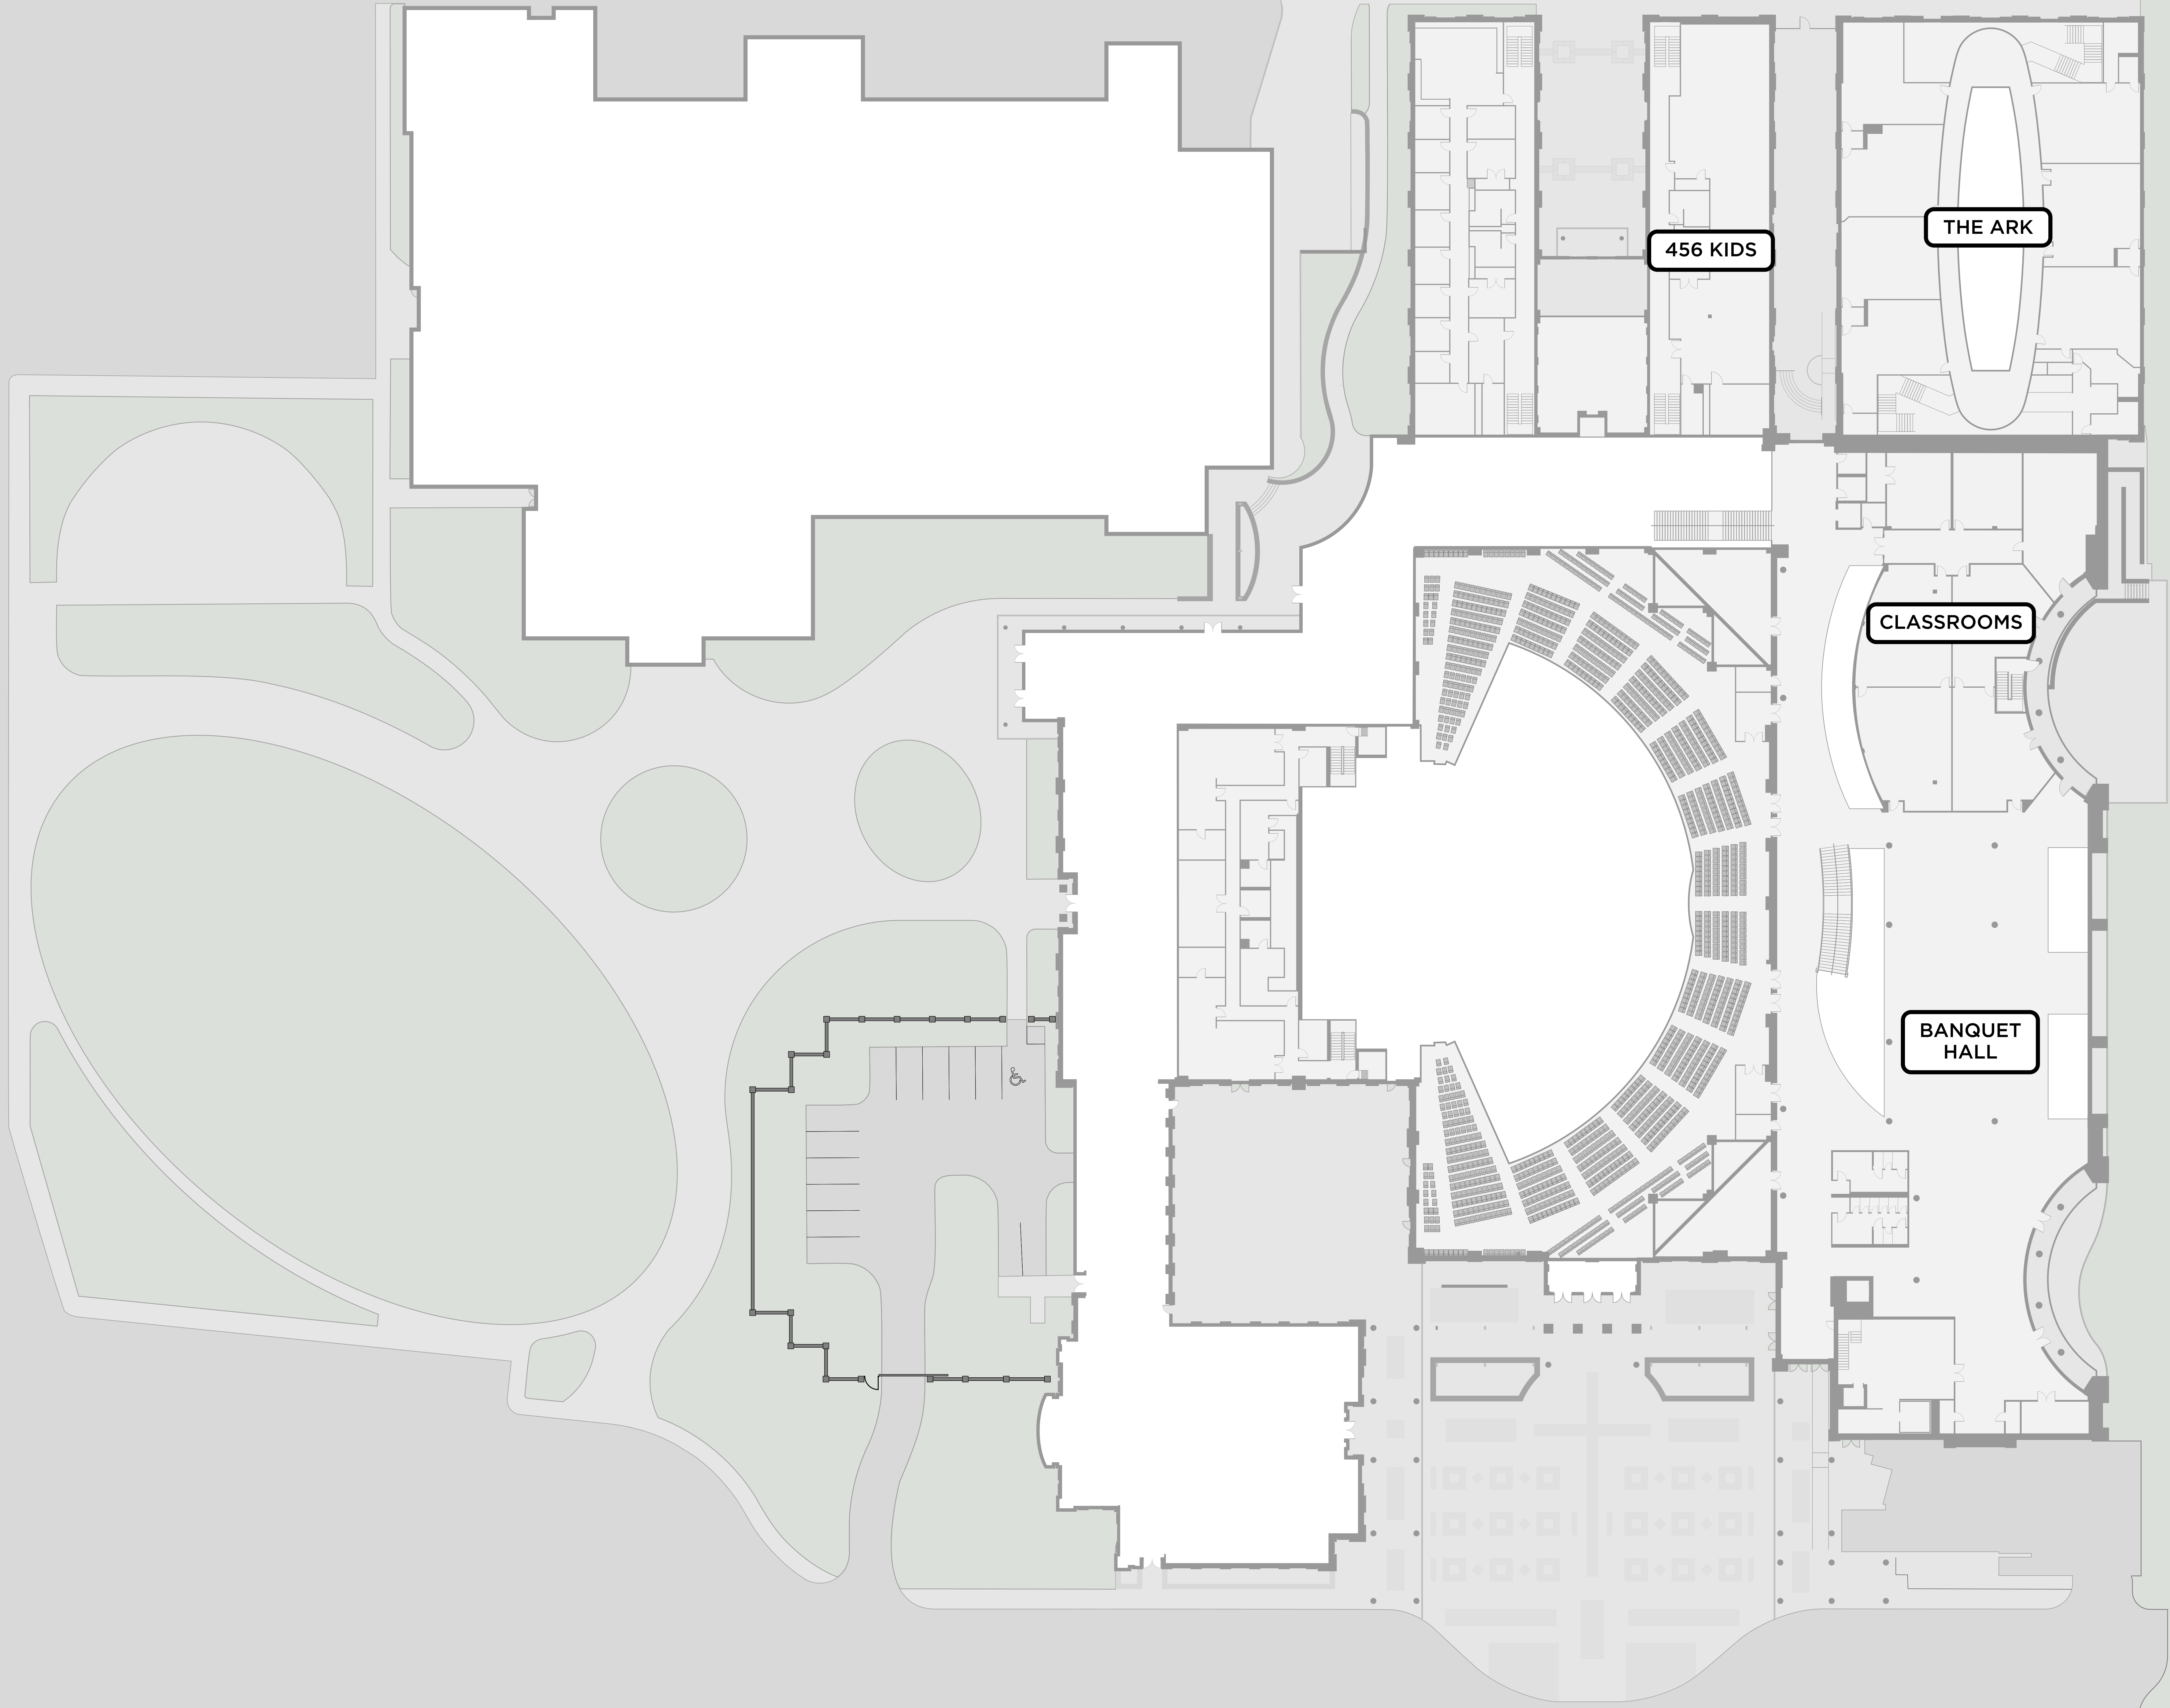

NORTH LOBBY

KIDS THEATER

WEST LAWN

VOLUNTEER ROOM

FELLOWSHIP HALL

SANCTUARY

COMMUNITY HALL

EXECUTIVE AREA

SOUTH LOBBY

PRAYER GARDEN

SOUTH NURSERY

SOLID ROCK CAFE

CHAPEL

SOUTH PLAZA

MEZZANINE

456 KIDS